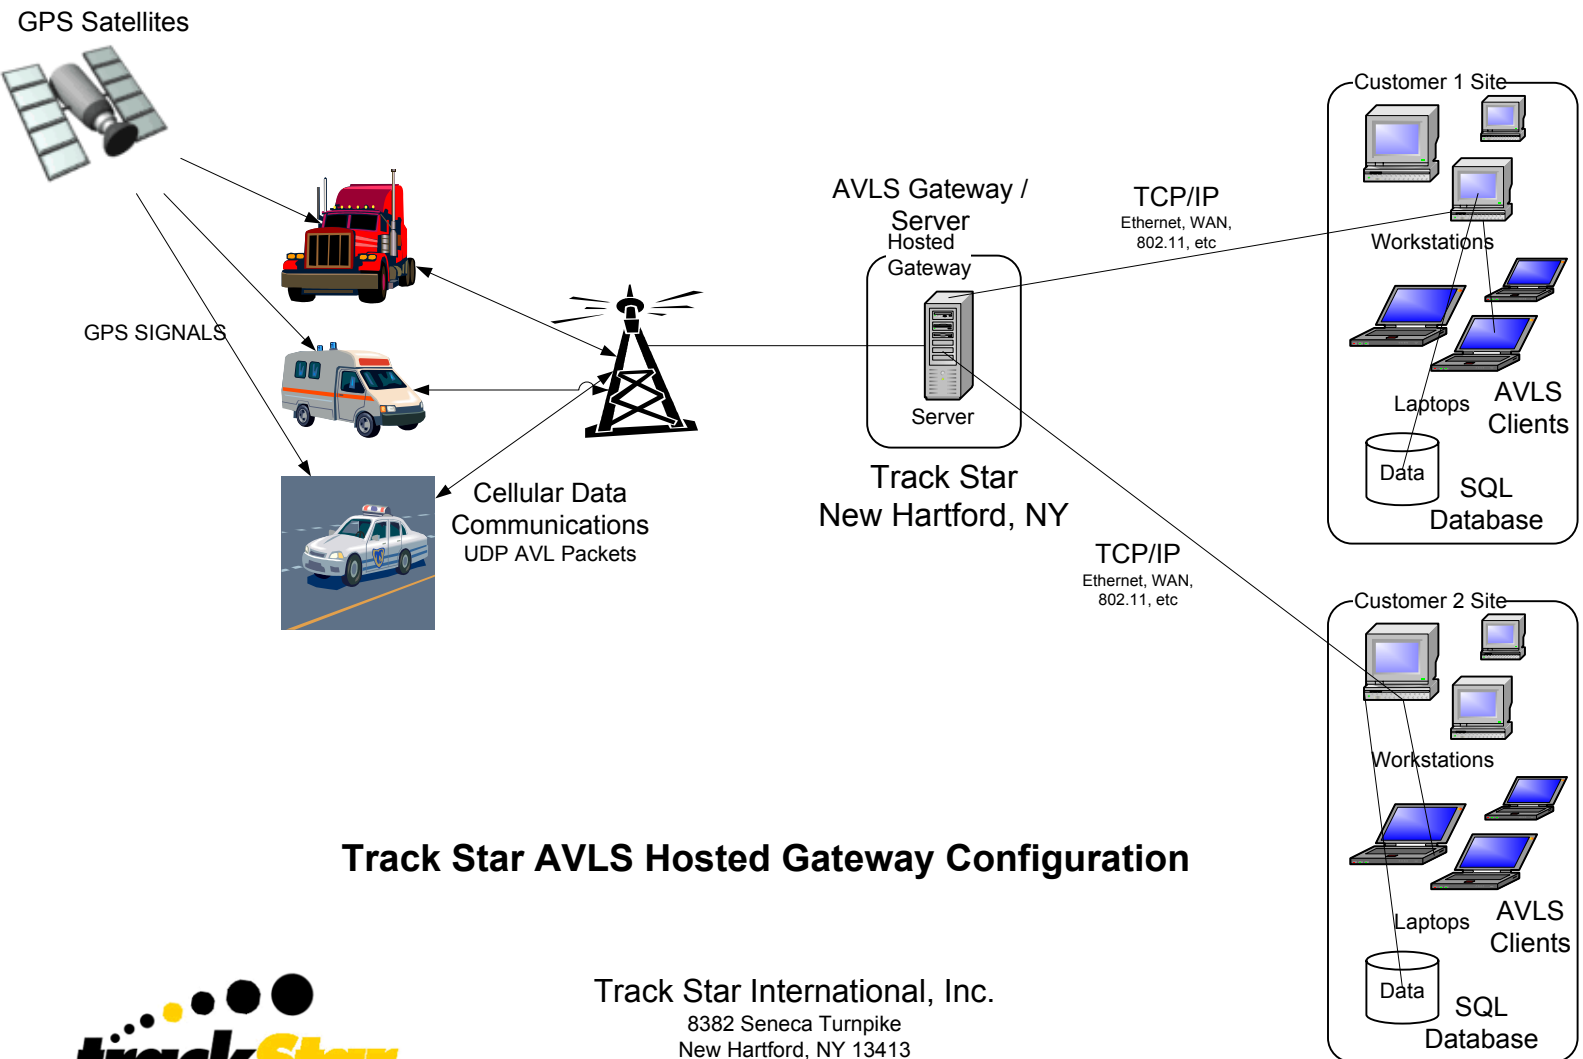

Track Star AVLS Autonomous Configuration

Track Star AVLS Hosted Gateway Configuration

Track Star International, Inc.
8382 Seneca Turnpike
New Hartford, NY 13413
www.trackstar.com